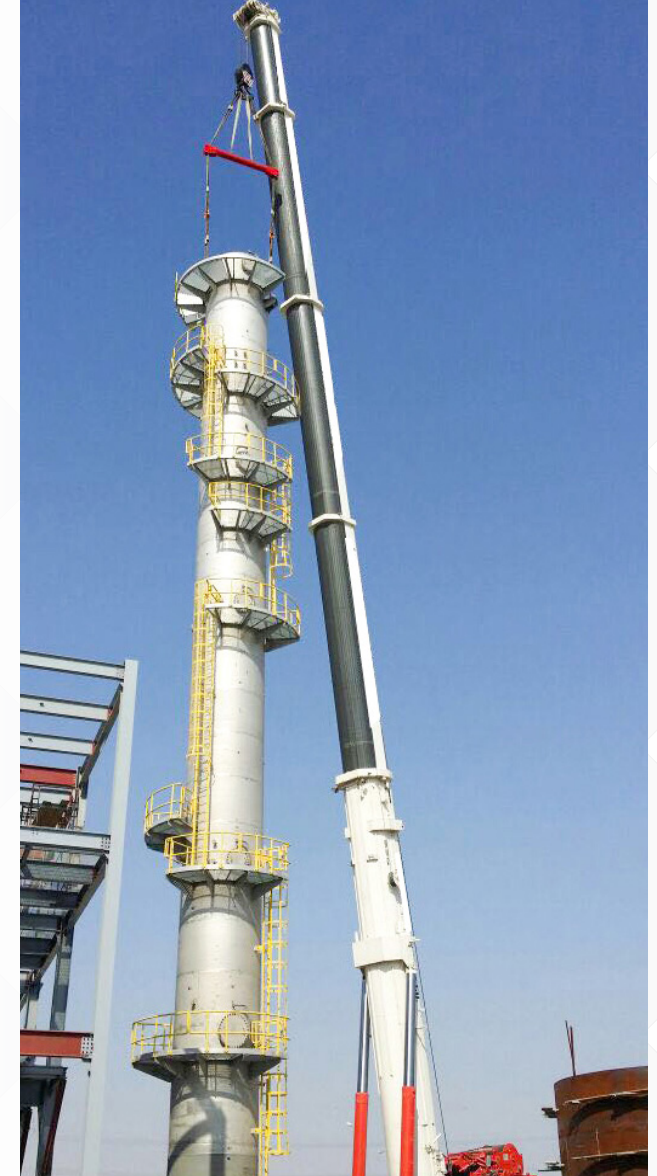

RiG ENERGY

Your Safety is our Energy

RiG ENERGY

INTRODUCTION

RIG ENERGY CONTRACTING EST is a leading industrial services supplier to the Kingdom of Saudi Arabia's construction, oil & gas, and power industries with a proven track record providing measurable benefits for our customers. We have the knowledge and experience to deliver economic solutions to our customers. Rig Energy is committed to delivering the most appropriate long term industrial solutions for our customers. A clear understanding of their requirements is the foundation on which objectives are set and the optimum solution.