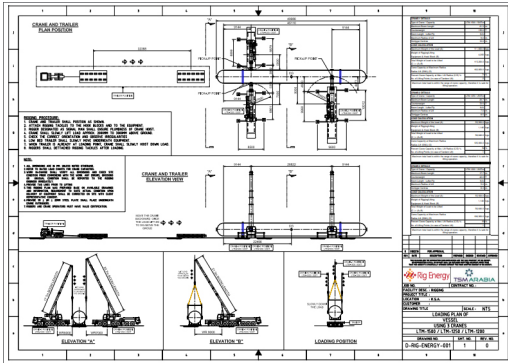

HEAVY LIFT SOLUTIONS

We offer a variety of equipment to suit heavy crane lifting projects both large and small. Our fleet ranges from the highest capacity land-based crane through to crawler cranes, mobile cranes, and smaller hire cranes.

SUPPORT SERVICES

Our objective is to consistently provide our clients with safe, comprehensive, high-quality heavy lifting and transportation services which meet world class standards. To achieve this we place great emphasis on the comprehensive implementation of our corporate safety procedures and in applying our advanced engineering, quality, and training resources to all stages of our project planning and execution. We attach great importance to the process of understanding and supporting our clients through personal contact and assistance in the planning of our services to achieve the best possible solution and most cost effective, safe handling.