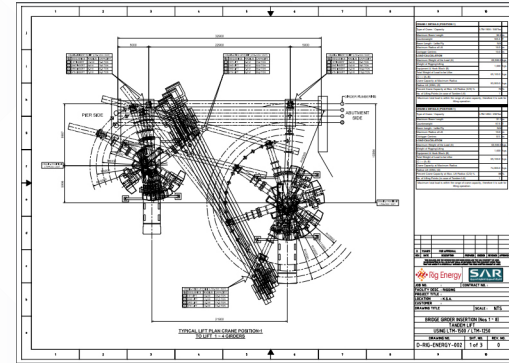

HEAVY LIFT SOLUTIONS

We offer a variety of equipment to suit heavy crane lifting projects both large and small. Our fleet ranges from the highest capacity land-based crane through to crawler cranes, mobile cranes, and smaller hire cranes.

SUPPORT SERVICES

Our objective is to consistently provide our clients with safe, comprehensive, high-quality heavy lifting and transportation services which meet world class standards. To achieve this we place great emphasis on the comprehensive implementation of our corporate safety procedures and in applying our advanced engineering, quality, and training resources to all stages of our project planning and execution. We attach great importance to the process of understanding and supporting our clients through personal contact and assistance in the planning of our services to achieve the best possible solution and most cost effective, safe handling.